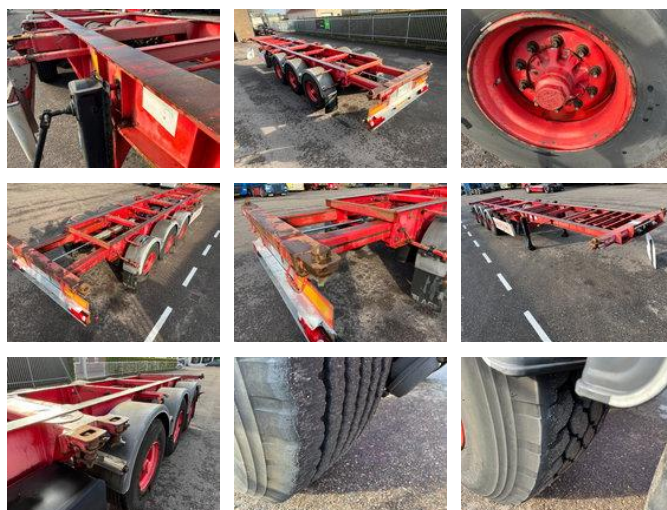

LAG O-3-39CD - BPW/DRUM - 20,30,40,45ft - 65.146

General features

Brand	LAG
Subcategory	Container chassis
Licence plate	OJ-58-PB
Construction year	2006
Date of first registration	14-12-2006
Condition	Used
Reference	65.146

+31 615 376 093  Location Roosendaal, NL   BE THE ONE MOVING FORWARD

Characteristics

Empty weight	5.050kg
Load capacity	33.950kg
GVW	39.000kg
Length	1.080cm
Width	252cm

LAG O-3-39CD - BPW/DRUM - 20,30,40,45ft - 65.146

Technical specifications

Number of axes

3

Description

LAG O-3-39CD - 65.146 Stockno. 65.146 [GENERAL INFO] Brand: LAG Type: Container chassis Configuration: 3 axle Category: Container chassis Year: 2006 Mileage: Chassisnumber: [OPTIONS] BPW axles Drum brakes Extendable rear chassis [MORE INFORMATION?] 0031 615 376 093 sales@btrading.nl