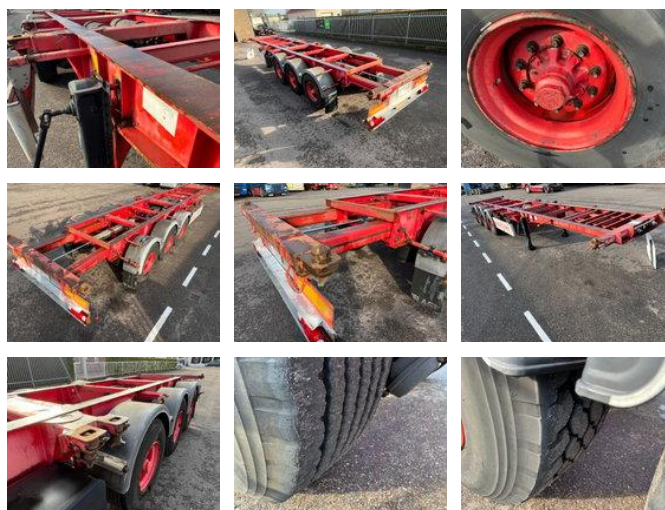

LAG O-3-39CD - BPW/DRUM - 20,30,40,45ft - 65.146

General characteristics

| | |
|----------------------------|-------------------|
| Brand | LAG |
| Subcategory | Container chassis |
| License plate | OJ-58-PB |
| Year of construction | 2006 |
| Date of first registration | 14-12-2006 |
| Condition | Used |
| Reference | 65.146 |

+31 615 376 093  Location Roosendaal, NL   BE THE ONE MOVING FORWARD

Properties

| | |
|---------------|----------|
| Single weight | 5.050kg |
| Load capacity | 33.950kg |
| GVW | 39.000kg |
| Length | 1.080cm |
| Width | 252cm |

LAG O-3-39CD - BPW/DRUM - 20,30,40,45ft - 65.146

Technical specifications

Number of axes

3

Description

LAG O-3-39CD - 65.146 Stockno. 65.146 [GENERAL INFO] Brand: LAG Type: Container chassis Configuration: 3 axle Category: Container chassis Year: 2006 Mileage: Chassisnumber: [OPTIONS] BPW axles Drum brakes Extendable rear chassis [MORE INFORMATION?] 0031 615 376 093 sales@btrading.nl