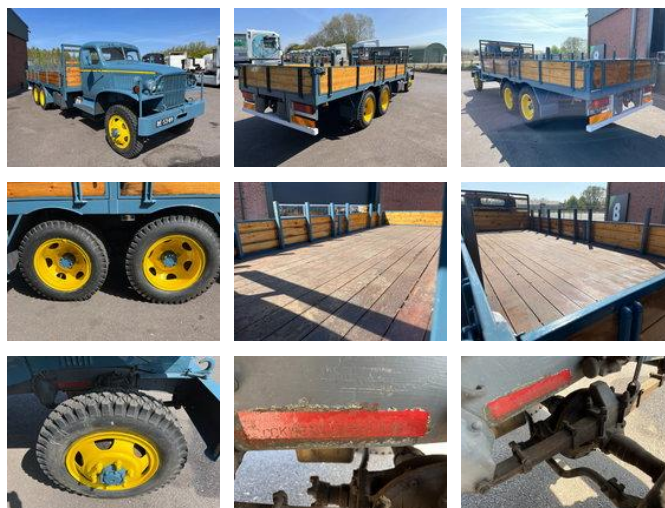

GMC-MIDAS CCKW 353 CCKW 353 - Perkins 6 cilinder DIESEL - 40.799

General features

Brand	GMC-MIDAS
Subcategory	Old timer truck
Licence plate	be5389
Odometer reading	16.031km
Construction year	1944
Date of first registration	30-06-1944
Condition	Used
Fuel	Diesel
Emission class	Euro 0
Reference	40

+31 615 376 093  Location Roosendaal, NL    BE THE ONE MOVING FORWARD

Characteristics

Empty weight	4.020kg
Load capacity	675kg
GVW	4.695kg
Length	845cm
Width	223cm
Cabin	Crewcab

GMC-MIDAS CCKW 353 CCKW 353 - Perkins 6 cilinder DIESEL - 40.799

Technical specifications

Number of axes	3
Axis configuration	6x6
Transmission	Manual
Engine output	68kw

Description

GMC CCKW 353 - 40.799 Stockno. 40.799 [GENERAL INFO] Brand: GMC-MIDAS Type: CCKW 353 Configuration: 6x6 Category: Flatbed Year: 1944 Mileage: 16.031 Chassisnumber: [ENGINE] Capacity: No. of cilinders: 6 Power: [GEARBOX] Brand: Shifting: Manual No. of gears: [OPTIONS] Dutch/NL registration Perkins Diesel engine (6 cilinder) 6x6 (drife shaft front diff. missing) [MORE INFORMATION?] 0031 615 376 093 sales@btrading.nl