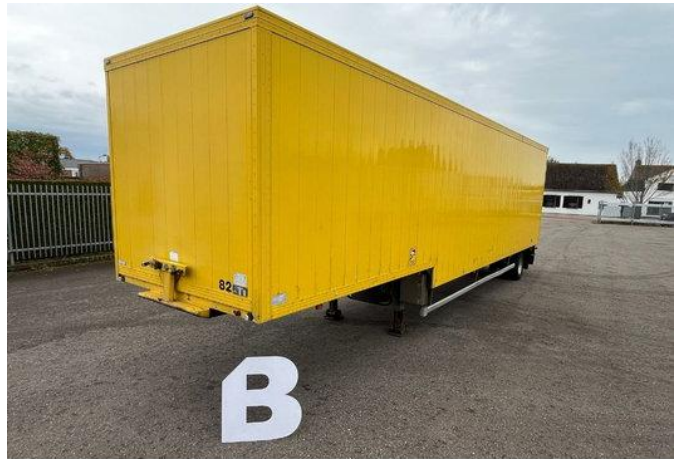

Floor - BPW - Steering axle - APK/TUV/MOT 5-2026 - 65.133

General features

Brand	Floor
Subcategory	Closed box
Licence plate	OH-13-LL
Construction year	2004
Date of first registration	25-03-2004
Color	Yellow
Condition	Used
Reference	65.133

+31 615 376 093  Location Roosendaal, NL   BE THE ONE MOVING FORWARD

Characteristics

Empty weight	6.280kg
Load capacity	15.720kg
GVW	22.000kg
Length	1.185cm
Width	255cm

Floor - BPW - Steering axle - APK/TUV/MOT 5-2026 - 65.133

Technical specifications

Number of axes

1

Description

FLOOR FLSD01210H - 65.133 Stockno. 65.133 [GENERAL INFO] Brand: FLOOR Type: FLSD01210H Configuration: Box chassis
Category: Year: 2004 Mileage: Chassisnumber: [OPTIONS] BPW axles Steering Axle APK/TUV 5-2026 [MORE INFORMATION?]
0031 615 376 093 sales@btrading.nl