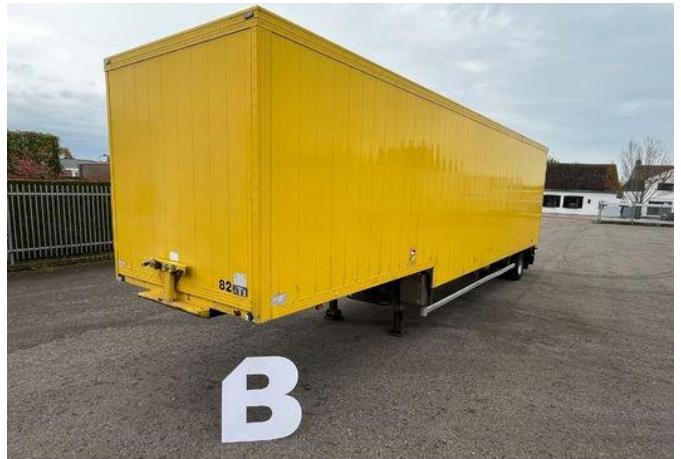

Floor - BPW - Steering axle - APK/TUV/MOT 5-2026 - 65.133

General features

Brand	Floor
Subcategory	Closed box
Licence plate	OH-13-LL
Construction year	2004
Date of first registration	25-03-2004
Color	Yellow
Condition	Used
Reference	65.133

+31 615 376 093  Location Roosendaal, NL   BE THE ONE MOVING FORWARD

Characteristics

Empty weight	6.280kg
Load capacity	15.720kg
GVW	22.000kg
Length	1.185cm
Width	255cm

Floor - BPW - Steering axle - APK/TUV/MOT 5-2026 - 65.133

Technical specifications

Number of axes

1

Description

FLOOR FLSD01210H - 65.133 Stockno. 65.133 [GENERAL INFO] Brand: FLOOR Type: FLSD01210H Configuration: Box chassis
Category: Year: 2004 Mileage: Chassisnumber: [OPTIONS] BPW axles Steering Axle APK/TUV 5-2026 [MORE INFORMATION?]
0031 615 376 093 sales@btrading.nl