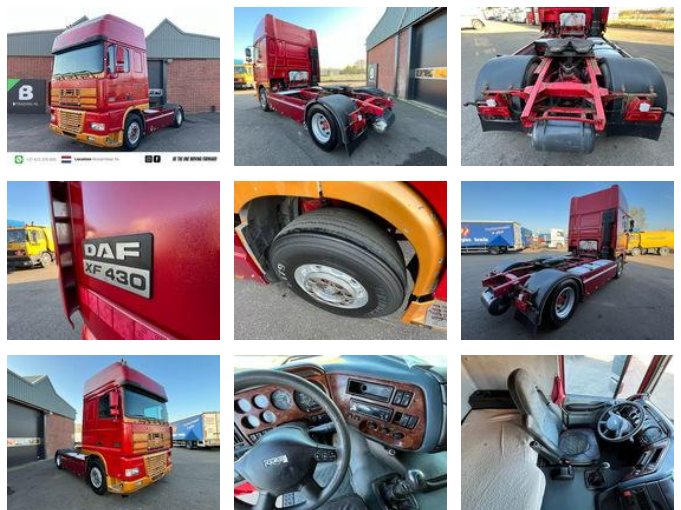

DAF XF 95.430 - EURO2 / Manual injector - 40.930

General features

Brand	DAF
Model	XF 95.430
Subcategory	Cab over engine
Odometer reading	589.841km
Construction year	2001
Date of first registration	18-07-2001
Color	Red
Condition	Used
Fuel	Diesel
Emission class	Euro 2
Reference	40.930

+31 615 376 093 Location Roosendaal, NL BE THE ONE MOVING FORWARD

Characteristics

Cabin

Sleeper cabin

DAF XF 95.430 - EURO2 / Manual injector - 40.930

Technical specifications

Number of axes	2
Axis configuration	4x2
Transmission	Manual
Engine output	430hp

Description

DAF XF95.430 - 40.930 Stockno. 40.930 [GENERAL INFO] Brand: DAF Type: XF95.430 Configuration: 4x2 Category: Tractor unit
Year: 2001 Mileage: 589841km Chassisnumber: [ENGINE] Capacity: 12902 No. of cilinders: 6 Power: 430HP [GEARBOX] Brand:
Shifting: Manual No. of gears: 16 [OPTIONS] EURO2/ Manual injector [MORE INFORMATION?] 0031 615 376 093
sales@btrading.nl