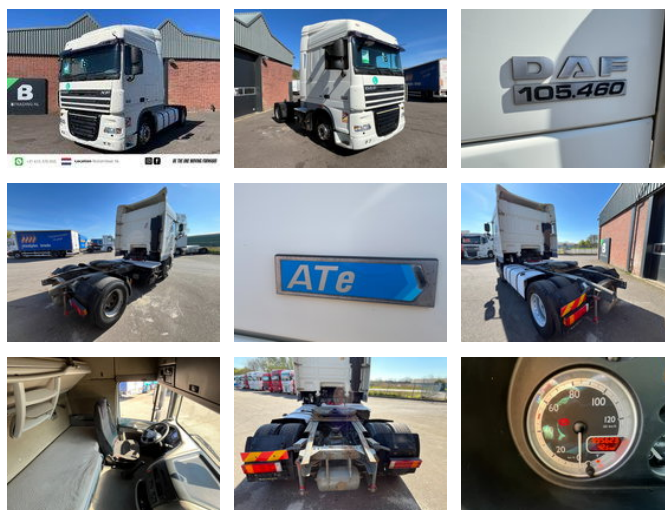

DAF XF 105.460 - ATe - Manual ZF16 - Retarder - 40.987

General features

Brand	DAF
Model	XF 105.460
Subcategory	Cab over engine
Odometer reading	995.623km
Construction year	2013
Date of first registration	11-04-2013
Color	White
Condition	Used
Fuel	Diesel
Emission class	Euro 5
Reference	40.987

+31 615 376 093 Location Roosendaal, NL BE THE ONE MOVING FORWARD

Characteristics

Cabin	Sleeper cabin
Cylinder contents	12.902cc

DAF XF 105.460 - ATe - Manual ZF16 - Retarder - 40.987

Technical specifications

Number of axes	2
Axis configuration	4x2
Transmission	Manual
Engine output	460

Description

DAF XF105.460 - 40.987 Stockno. 40.987 [GENERAL INFO] Brand: DAF Type: FT XF105.460 Configuration: 4x2 Category: Tractor unit Year: 2013 Mileage: 995.623km Chassisnumber: [ENGINE] Capacity: 12902 No. of cilinders: 6 Power: 460HP [GEARBOX] Brand: Shifting: Manual No. of gears: 16 [OPTIONS] Sunvisor Retarder Manual ZF16 AC Fridge [MORE INFORMATION?] 0031 615 376 093 sales@btrading.nl