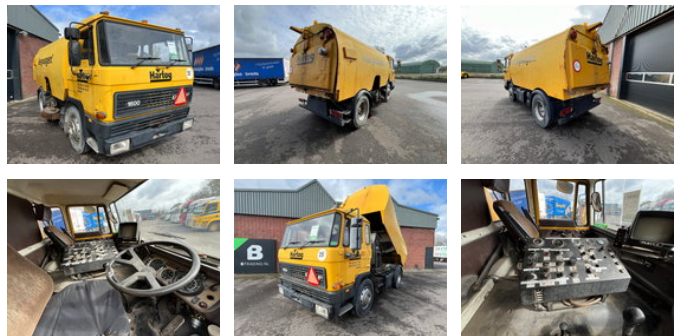

## DAF FA 1600 DF 300 - Extra Mercedes engine - 40.959

### General features

Brand	DAF
Subcategory	Road sweeper truck
Licence plate	BS-70-FG
Odometer reading	172.558km
Construction year	1986
Date of first registration	12-06-1986
Condition	Used
Fuel	Diesel
Emission class	Euro 0
Reference	40.959

# Characteristics

Empty weight	8.200kg
Load capacity	5.800kg
GVW	14.000kg
Length	0cm
Width	250cm
Cabin	No

## Description

DAF 1600 - 40.959 Stockno. 40.959 [GENERAL INFO] Brand: DAF Type: 1.600 Configuration: 4x2 Category: Brewing Machine  
Year: 1986 Mileage: 172,558km Chassisnumber: [ENGINE] Capacity: No. of cilinders: Power: [GEARBOX] Brand: Shifting: Manual  
No. of gears: [OPTIONS] Extra Mercedes engine [MORE INFORMATION?] 0031 615 376 093 sales@btrading.nl