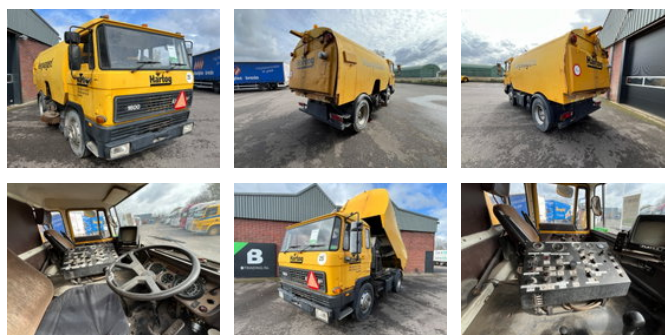

## DAF FA 1600 DF 300 - Extra Mercedes engine - 40.959

### General characteristics

|                            |                    |
|----------------------------|--------------------|
| Brand                      | DAF                |
| Subcategory                | Road sweeper truck |
| License plate              | BS-70-FG           |
| Meter reading              | 172.558km          |
| Year of construction       | 1986               |
| Date of first registration | 12-06-1986         |
| Condition                  | Used               |
| Fuel                       | Diesel             |
| Emission class             | Euro 0             |
| Reference                  | 40.959             |

# Properties

|               |          |
|---------------|----------|
| Single weight | 8.200kg  |
| Load capacity | 5.800kg  |
| GVW           | 14.000kg |
| Length        | 0cm      |
| Width         | 250cm    |
| Cabin         | Nee      |

## Description

DAF 1600 - 40.959 Stockno. 40.959 [GENERAL INFO] Brand: DAF Type: 1.600 Configuration: 4x2 Category: Brewing Machine  
Year: 1986 Mileage: 172,558km Chassisnumber: [ENGINE] Capacity: No. of cilinders: Power: [GEARBOX] Brand: Shifting: Manual  
No. of gears: [OPTIONS] Extra Mercedes engine [MORE INFORMATION?] 0031 615 376 093 sales@btrading.nl