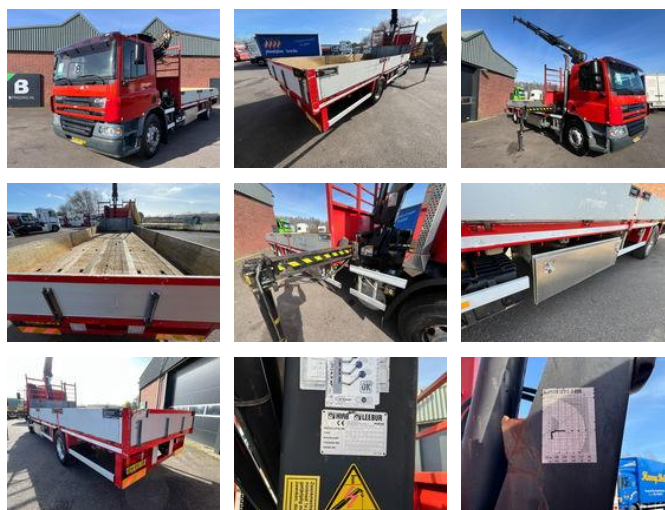

DAF CF 65 - HIAB 122E3-DUO - APK/TUV/MOT 9-26 - 40.960

General features

Brand	DAF
Model	CF 65
Subcategory	Crane truck
Licence plate	BN-BB-73
Odometer reading	574.721km
Construction year	2002
Date of first registration	12-06-2002
Color	Red
Condition	Used
Fuel	Diesel
Emission class	Euro 3
Reference	40.960

+31 615 376 093 Location Roosendaal, NL BE THE ONE MOVING FORWARD

Characteristics

Empty weight	10.400kg
Load capacity	8.600kg
GVW	19.000kg

DAF CF 65 - HIAB 122E3-DUO - APK/TUV/MOT 9-26 - 40.960

Technical specifications

Number of axes	2
Axis configuration	4x2
Transmission	Manual
Engine output	136kw

Description

DAF CF65.180 - 40.960 Stockno. 40.960 [GENERAL INFO] Brand: DAF Type: CF65.180 Configuration: 4x2 Category: Flatbed + crane Year: 2002 Mileage: 574.721km Chassisnumber: [ENGINE] Capacity: No. of cilinders: 6 Power: 180HP [GEARBOX] Brand: Shifting: Manual No. of gears: [OPTIONS] APK/TUV/MOT 9-2026 HIAB 122E3 DUO 3 seats [MORE INFORMATION?] 0031 615 376 093 sales@btrading.nl