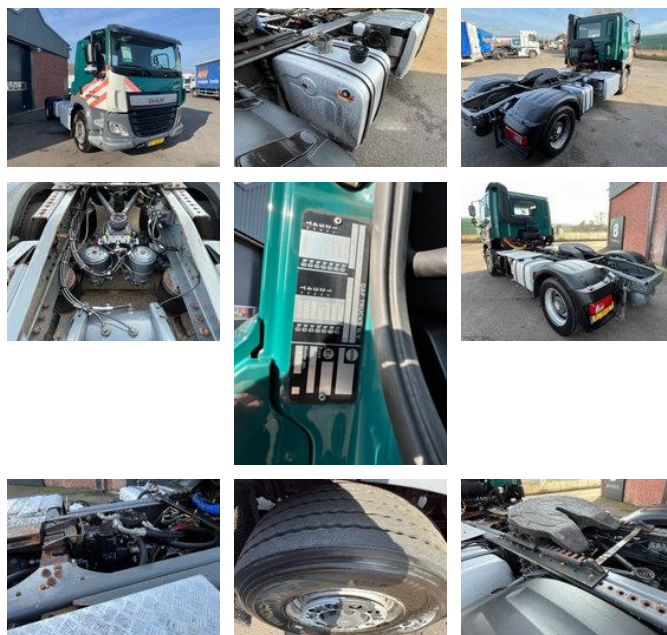

DAF CF 440 - 4x4 Hydrodrive - PTO/Kit Hydraulic - 287.000KM - 49.953

General characteristics

Brand	DAF
Model	CF 440
Subcategory	Cab over engine
License plate	87-BGB-9
Year of construction	2015
Date of first registration	17-06-2015
Colour	Green
Condition	Used
Fuel	Diesel
Emission class	Euro 6
Reference	40.953

+31 615 376 093 Location Roosendaal, NL BE THE ONE MOVING FORWARD

Properties

Single weight	8.000kg
Load capacity	12.500kg
GVW	20.500kg
Length	636cm
Width	255cm

Cabin

Sleeping cabin

Cylinder capacity

10.837cc

DAF CF 440 - 4x4 Hydrodrive - PTO/Kit Hydraulic - 287.000KM - 49.953

Technical specifications

Number of axes	2
Axis configuration	4x4
Transmission	Automatic
Assets	320kw

Description

DAF CF440FT - 40.953 Stockno. 40.953 [GENERAL INFO] Brand: DAF Type: CF440FT Configuration: 4x2 Category: Tractor Year: 2015 Mileage: 287,091km Chassisnumber: [ENGINE] Capacity: 10837 cm3 No. of cilinders: 6 Power: 440HP [GEARBOX] Brand: ZF Shifting: Automatic No. of gears: 12 [OPTIONS] 4x4 Hydrodrive PTO/Kit Hydraulic AC 287.000KM Hub reduction [MORE INFORMATION?] 0031 615 376 093 sales@btrading.nl