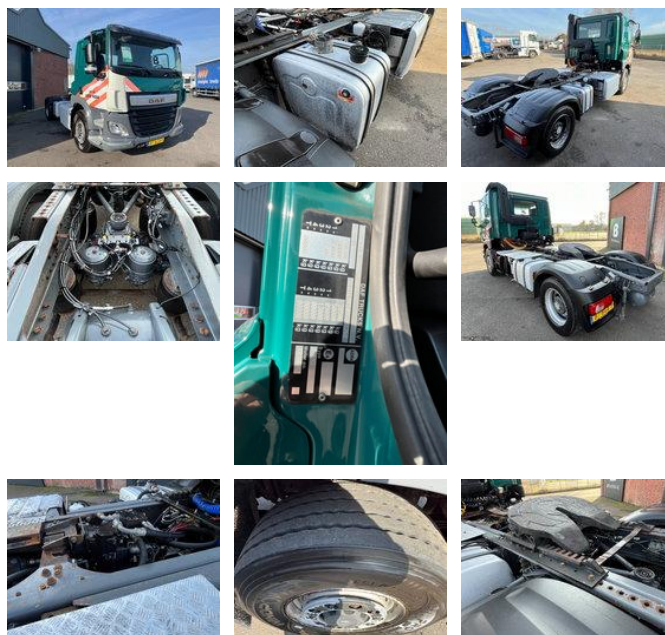

Characteristics

Empty weight	8.000kg
Load capacity	12.500kg
GVW	20.500kg
Length	636cm
Width	255cm