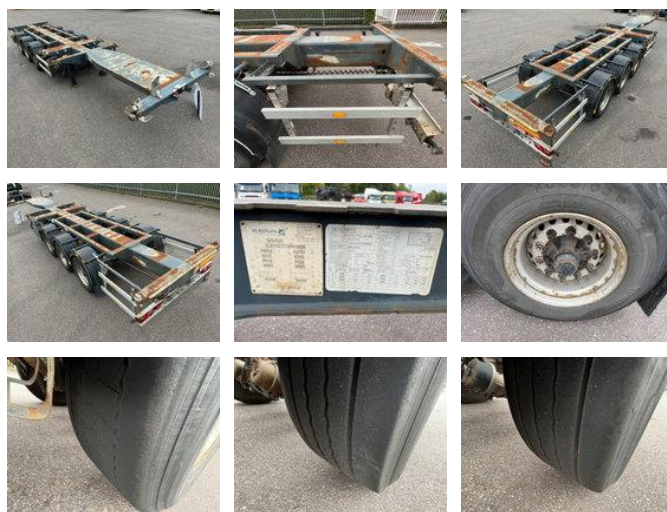

D-TEC FT-43-03V - BPW/DRUM - FIX AT 40FT - 65.130

General characteristics

Brand	D-TEC
Subcategory	Container chassis
License plate	OT-57-DZ
Year of construction	2008
Date of first registration	31-03-2008
Condition	Used
Reference	65.130

+31 615 376 093 Location Roosendaal, NL BE THE ONE MOVING FORWARD

Properties

Single weight	5.140kg
Load capacity	33.860kg
GVW	39.000kg
Width	245cm

D-TEC FT-43-03V - BPW/DRUM - FIX AT 40FT - 65.130

Technical specifications

Number of axes

3

Description

D-TEC FT-43-03-V - 65.130 Stockno. 65.130 [GENERAL INFO] Brand: D-TEC Type: FT-43-03V Configuration: Multichassis
Category: Container transport Year: 2008 Mileage: Chassisnumber: [OPTIONS] BPW axles DRUM brakes Welded at 40ft (look at
the pictures) [MORE INFORMATION?] 0031 615 376 093 sales@btrading.nl